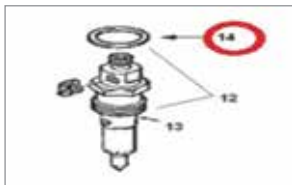

CUMMINS PART NO.	3909356
OEM REF.	278607999913
DESCRIPTION	SEAL RECTANGULAR RING (INJECTOR WASHER)
SEGMENT	BSII